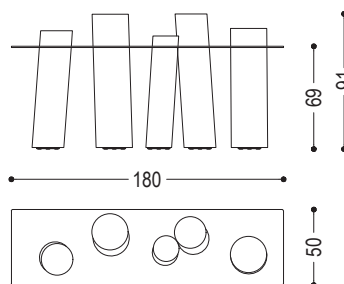

BRICCOLA-BELLINI180
5 POSTS