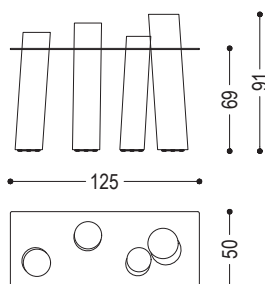

Console with polished steel top (also available in extra clear glass and smoked glass "stopsol") combined with a series of posts of solid Briccola wood, typical poles from the Venice Lagoon.

CODE	SIZE	TOP IN EXTRA CLEAR GLASS 12 MM THICK	TOP IN POLISHED STAINLESS STEEL 8 MM THICK	TOP IN SMOKED GLASS "STOPSOL" 8 MM THICK
BRICCOLA-BELLINI125	W.125 x D.50 x H.69/91	■	■	■
BRICCOLA-BELLINI180	W.180 x D.50 x H.69/91	■	■	■
BRICCOLA-BELLINI250	W.250 x D.50 x H.69/91	■	■	■

BRICCOLA-BELLINI125  
4 POSTS

BRICCOLA-BELLINI180  
5 POSTS

BRICCOLA-BELLINI280  
6 POSTS