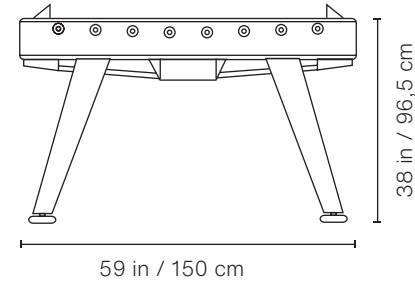

rs-barcelona

by Rafael Rodríguez

Indoor / Outdoor

Technical Info

Product weight

209.5 lb | 95 kg

Packaging

Dimensions

63x53x22 in | 160x134,6x55,9 cm

Weight

275.6 lb 125 kg

Materials

Inox structure: Stainless steel with polyester paint

24k gold plated details: The score counter, the ball bearing, screws and other small pieces