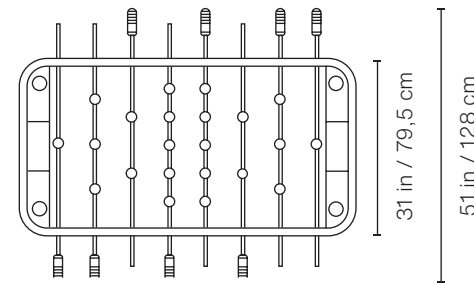

rs-barcelona

by Rafael Rodríguez

Indoor / Outdoor

Technical Info

Product weight

209.5 lb | 95 kg

Packaging

Dimensions

63x53x22 in | 160x134,6x55,9 cm

Weight

275.6 lb 125 kg

Materials

Inox structure: Stainless steel with polyester paint

24k gold plated details: The score counter, the ball bearing, screws and other small pieces