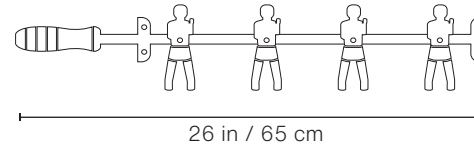

Technical Info

Wall Champions 4

Weight
4.5 lb | 2 kg

Packaging
Dimensions:
28x6.3x4.3 in | 71x16x11 cm

Weight
5 lb | 2,3 kg