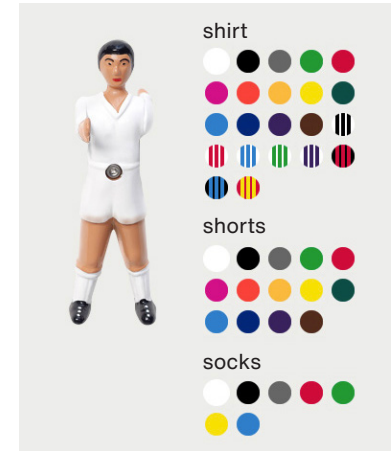

Wall Champions customisation options

Customise your Wall Champions with the colours that you want. A specific team or anything you can imagine.

Gender

Skin colour

Players

Customisation examples

Add your logo to players