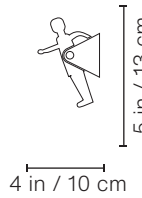

### Wall Champions 4

**Weight**  
4.5 lb | 2 kg

**Packaging**  
**Dimensions:**  
28x6.3x4.3 in | 71x16x11 cm

**Weight**  
5 lb | 2,3 kg