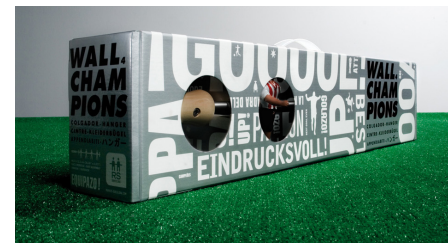

### Wall Champions 4

**Weight**  
4.5 lb | 2 kg

**Packaging**  
**Dimensions:**  
28x6.3x4.3 in | 71x16x11 cm

**Weight**  
5 lb | 2,3 kg

### Wall Champions 1

**Weight**  
0.7 lb | 0,3 kg

**Packaging**  
**Dimensions:**  
3.2x6.3x4.3 in | 8x16x11 cm

**Weight**  
0.7 lb | 0,3 kg

Wall Champions comes in an attractive packaging which makes it a very original gift.