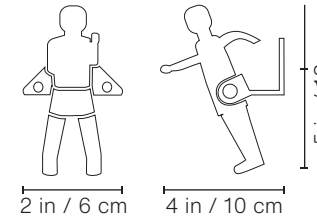

### Wall Champions 4

**Weight**  
4.5 lb | 2 kg

**Packaging**  
**Dimensions:**  
28x6.3x4.3 in | 71x16x11 cm

**Weight**  
5 lb | 2,3 kg

### Wall Champions 1

**Weight**  
0.7 lb | 0,3 kg

**Packaging**  
**Dimensions:**  
3.2x6.3x4.3 in | 8x16x11 cm

**Weight**  
0.7 lb | 0,3 kg

Wall Champions comes in an attractive packaging which makes it a very original gift.