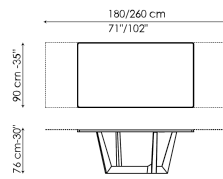

Data sheet

Width: 180cm
Depth: 100cm
Height: 76cm

Width: 200cm
Depth: 108cm
Height: 76cm

Width: 250cm
Depth: 112cm
Height: 76cm

Width: 280cm
Depth: 115cm
Height: 76,50cm

Width: 300cm
Depth: 120cm
Height: 76cm

Width: 300cm
Depth: 100-108cm
Height: 75cm

Width: 300cm
Depth: 120cm
Height: 75cm

Width: 200cm
Depth: 100cm
Height: 76,50cm

Width: 220cm
Depth: 100cm
Height: 76,50cm

Width: 250cm
Depth: 110cm
Height: 76,50cm

Width: 300cm
Depth: 120cm
Height: 76,50cm

Width: 140cm
Depth: 140cm
Height: 76cm

Width: 160cm
Depth: 160cm
Height: 76cm

Width: 180cm
Depth: 180cm
Height: 76cm

Width: 160-240cm
Depth: 90cm
Height: 76cm

Width: 180-260cm
Depth: 90cm
Height: 76cm

Width: 200-300cm
Depth: 100cm
Height: 76cm

Rectangular top - Art

Wood

Opaque Glass

Ceramic

Barrel-shaped top - Art

Wood

Veneered wood