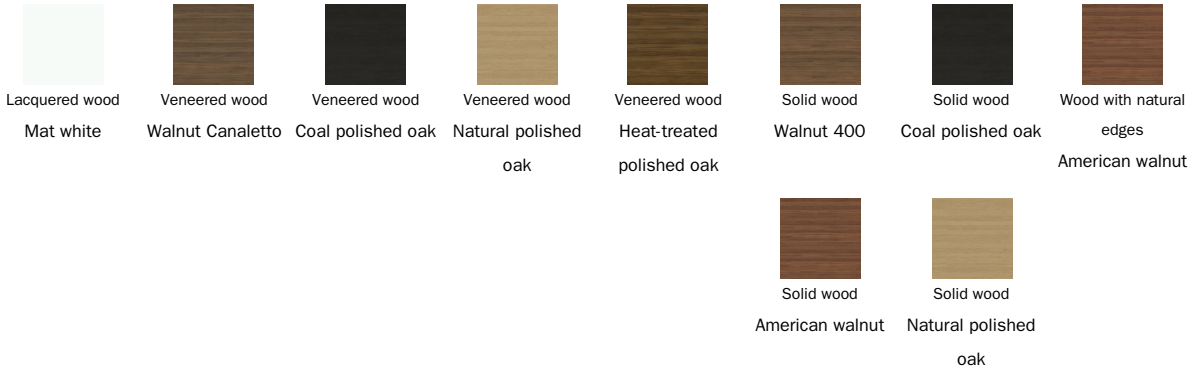

Rectangular top - Art

Wood