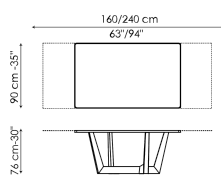

Data sheet

Width: 180cm
Depth: 100cm
Height: 76cm

Width: 200cm
Depth: 108cm
Height: 76cm

Width: 250cm
Depth: 112cm
Height: 76cm

Width: 280cm
Depth: 115cm
Height: 76,50cm

Width: 300cm
Depth: 120cm
Height: 76cm

Width: 300cm
Depth: 100-108cm
Height: 75cm

Width: 300cm
Depth: 120cm
Height: 75cm

Width: 200cm
Depth: 100cm
Height: 76,50cm

Width: 220cm
Depth: 100cm
Height: 76,50cm

Width: 250cm
Depth: 110cm
Height: 76,50cm

Width: 300cm
Depth: 120cm
Height: 76,50cm

Width: 140cm
Depth: 140cm
Height: 76cm

Width: 160cm
Depth: 160cm
Height: 76cm

Width: 180cm
Depth: 180cm
Height: 76cm

Width: 160-240cm
Depth: 90cm
Height: 76cm

Width: 180-260cm
Depth: 90cm
Height: 76cm

Width: 200-300cm
Depth: 100cm
Height: 76cm

Rectangular top - Art

Wood

Opaque Glass

Ceramic

Barrel-shaped top - Art

Wood

Veneered wood