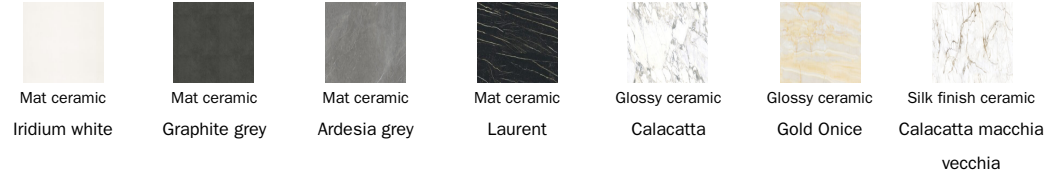

Width: 200-300cm
Depth: 100cm
Height: 76cm

Rectangular top - Art

Wood

Opaque Glass

Ceramic

Barrel-shaped top - Art

Wood

Veneered wood

Walnut Canaletto

Solid wood

Coal polished oak

Solid wood

Natural oak

Solid wood

American walnut

Transparent Glass