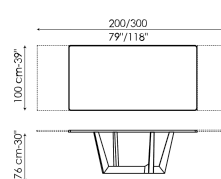

Data sheet

Width: 180cm
Depth: 100cm
Height: 76cm

Width: 200cm
Depth: 108cm
Height: 76cm

Width: 250cm
Depth: 112cm
Height: 76cm

Width: 280cm
Depth: 115cm
Height: 76,50cm

Width: 300cm
Depth: 120cm
Height: 76cm

Width: 300cm
Depth: 100-108cm
Height: 75cm

Width: 300cm
Depth: 120cm
Height: 75cm

Width: 200cm
Depth: 100cm
Height: 76,50cm

Width: 220cm
Depth: 100cm
Height: 76,50cm

Width: 250cm
Depth: 110cm
Height: 76,50cm

Width: 300cm
Depth: 120cm
Height: 76,50cm

Width: 140cm
Depth: 140cm
Height: 76cm

Width: 160cm
Depth: 160cm
Height: 76cm

Width: 180cm
Depth: 180cm
Height: 76cm

Width: 160-240cm
Depth: 90cm
Height: 76cm

Width: 180-260cm
Depth: 90cm
Height: 76cm

Width: 200-300cm
Depth: 100cm
Height: 76cm

Rectangular top - Art

Wood

Opaque Glass

Ceramic

Barrel-shaped top - Art

Wood

Veneered wood