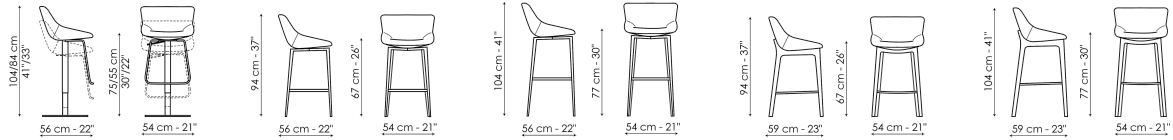

BONALDO

Artika too, Artika Wood too

Its distinctive feature is the backrest, which forms a single unit with the seat and opens out at the top, giving an impression of breadth and expansiveness. The dynamic and comfortable design harmoniously dialogues with the rigorous and solid shapes, creating a high-impact

Artika too - swivel base

Width: 54cm

Depth: 56cm

Height: 84/104cm

Artika too H 67

Width: 54cm

Depth: 56cm

Height: 94cm

Artika too H 77

Width: 54cm

Depth: 56cm

Height: 104cm

Artika Wood too H 67

Width: 54cm

Depth: 59cm

Height: 94cm

Artika Wood too H 77

Width: 54cm

Depth: 59cm

Height: 104cm

Cover

Eco Leather

Eco-leather

330