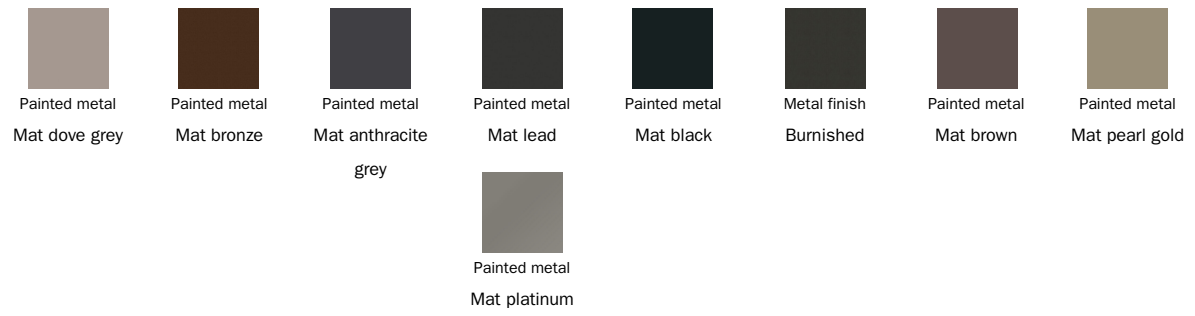

### Wood

Lacquered wood  
Mat white

Veneered wood  
Walnut Canaletto

Veneered wood  
Natural polished  
oak

Veneered wood  
Anthracite grey  
polished oak

Veneered wood  
Heat-treated  
polished oak

### Opaque Glass

Glass  
Acid-treated black

Glass  
Acid-treated  
anthracite grey

Glass  
Extra-light acid-  
treated white

### Ceramic

Mat ceramic  
Ardesia grey

Glossy ceramic  
Calacatta

Silk finish ceramic  
Calacatta macchia  
vecchia

Glossy ceramic  
Gold Onice

Mat ceramic  
Graphite grey

Mat ceramic  
Iridium white

Mat ceramic  
Laurent

### Metal

---

The samples above represent the complete range of materials and finishes available for this product (regardless of the top shape or size, in the case of tables). Fabrics, eco-leather, leather and emery leather shown in this website are a selection. Colors and finishes are approximate and may slightly differ from actual ones. Please visit Bonaldo dealers to see the complete sample collection and get further details about our products.