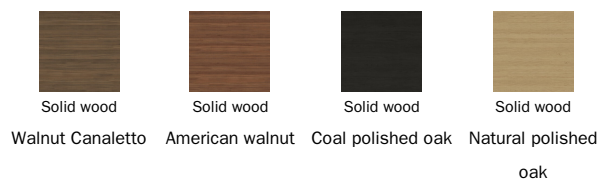

## Rectangular top

Wood

Opaque Glass

Ceramic

## Barrel-shaped top

Wood

Ceramic

Mat ceramic  
Ardesia grey

Glossy ceramic  
Calacatta

Silk finish ceramic  
Calacatta macchia  
vecchia

Glossy ceramic  
Gold Onice

Mat ceramic  
Laurent

### Wood

Lacquered wood  
Mat white

Veneered wood  
Walnut Canaletto

Veneered wood  
Natural polished  
oak

Veneered wood  
Anthracite grey  
polished oak

Veneered wood  
Heat-treated  
polished oak