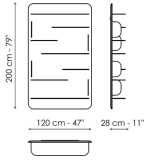

# Blabla, Blabla mirror

Designer: Marconato and Zappa

The Blabla collection consists of two different functional units, a bookcase panel and a mirror panel, which when paired together create a system of elements that can be individually positioned or combined in an elegant composition. The distinguishing feature of the Blabla bookcase and mirror is the rounded profile of the shelves and side support panel, as well as the

## Data sheet

Blabla

Width: 120cm

Depth: 28cm

Height: 200cm

Blabla mirror

Width: 80cm

Depth: 28cm

Height: 200cm