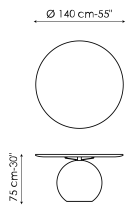

Data sheet

Width: 140cm
 Depth: 140cm
 Height: 75cm

Width: 160cm
 Depth: 160cm
 Height: 75cm

Width: 180cm
 Depth: 180cm
 Height: 75cm

Top

Wood

Solid wood
 American walnut

Solid wood
 Coal polished oak