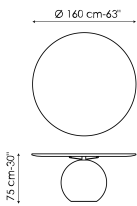

BONALDO

Circus

Designer: Fabrice Berrux

Circus is a fixed table which draws on the laws of physics for its contrast of quite different geometric shapes: the impressive and scenic central base is surmounted by a large disc-shaped top, evoking a pleasant sensation of movement. The table acquires strength and elegance in a unique balancing act, becoming the real protagonist of the living area. The top is available in solid wood, ceramic or marble, and it adapts perfectly to the style of the house, blending harmoniously with the environment without, however, losing its uniqueness. The metal base is available in different versions, including the elegant pearl gold, platinum and clouded chrome finishes.

Data sheet

Width: 140cm
 Depth: 140cm
 Height: 75cm

Width: 160cm
 Depth: 160cm
 Height: 75cm

Width: 180cm
 Depth: 180cm
 Height: 75cm

Top

Wood

Solid wood
 American walnut

Solid wood
 Coal polished oak