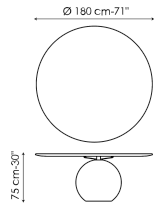

BONALDO

Circus

Designer: Fabrice Berrux

Circus is a fixed table which draws on the laws of physics for its contrast of quite different geometric shapes: the impressive and scenic central base is surmounted by a large disc-shaped top, evoking a pleasant sensation of movement. The table acquires strength and elegance in a unique balancing act, becoming the real protagonist of the living area. The top is available in solid wood, ceramic or marble, and it adapts perfectly to the style of the house, blending harmoniously with the environment without, however, losing its uniqueness. The metal base is available in different versions, including the elegant pearl gold, platinum and clouded chrome finishes.

Data sheet

Width: 140cm
 Depth: 140cm
 Height: 75cm

Width: 160cm
 Depth: 160cm
 Height: 75cm

Width: 180cm
 Depth: 180cm
 Height: 75cm

Top

Wood

Solid wood
 American walnut

Solid wood
 Coal polished oak