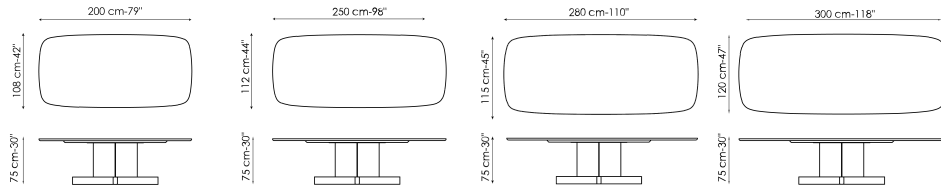

BONALDO

Cross Table, Cross Table Glass

Designer: Alain Gilles

The top of Cross Table rests only on a thin structure, but it is the wooden base in the shape of a cross that gives the table its solidity and structural force. The design of the table offers a collective vision where the role of each element emerges in relation to the others in an appealing contrast between straight lines and soft curves, between masculinity and femininity. The three different and distinct elements that compose it offer the possibility of creating various combinations of finishes and colours, from

Data sheet

Width: 200cm
Depth: 108cm
Height: 75cm

Width: 250cm
Depth: 112cm
Height: 75cm

Width: 280cm
Depth: 115cm
Height: 75cm

Width: 300cm
Depth: 120cm
Height: 75cm

Top - Cross Table

Wood

Veneered wood