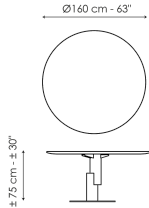

Data sheet

Width: 120cm
 Depth: 120cm
 Height: ± 75cm

Width: 140cm
 Depth: 140cm
 Height: ± 75cm

Width: 160cm
 Depth: 160cm
 Height: ± 75cm

Width: 180cm
 Depth: 180cm
 Height: ± 75cm

Top

Wood

Solid wood
 American walnut