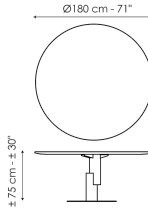

Data sheet

Width: 120cm
 Depth: 120cm
 Height: ± 75cm

Width: 140cm
 Depth: 140cm
 Height: ± 75cm

Width: 160cm
 Depth: 160cm
 Height: ± 75cm

Width: 180cm
 Depth: 180cm
 Height: ± 75cm

Top

Wood

Solid wood
 American walnut