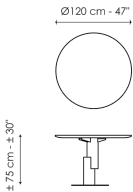

Data sheet

Width: 120cm
 Depth: 120cm
 Height: ± 75cm

Width: 140cm
 Depth: 140cm
 Height: ± 75cm

Width: 160cm
 Depth: 160cm
 Height: ± 75cm

Width: 180cm
 Depth: 180cm
 Height: ± 75cm

Top

Wood

Solid wood
 American walnut