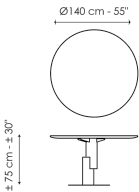

Data sheet

Width: 120cm
 Depth: 120cm
 Height: ± 75cm

Width: 140cm
 Depth: 140cm
 Height: ± 75cm

Width: 160cm
 Depth: 160cm
 Height: ± 75cm

Width: 180cm
 Depth: 180cm
 Height: ± 75cm

Top

Wood

Solid wood
 American walnut