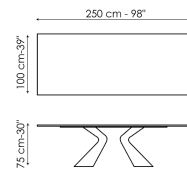

amplifying the artistic value. The top is made in various sizes and is offered in fixed and extendable versions. In the latter version, the two independent side extensions enable the surface length to easily be increased, maintaining excellent stability and solidity without renouncing a clean-cut and sought-after aesthetic.

# Data sheet

Width: 200cm  
Depth: 100cm  
Height: 75cm

Width: 220cm  
Depth: 100cm  
Height: 75cm

Width: 250cm  
Depth: 100cm  
Height: 75cm

Width: 300cm  
Depth: 100-108cm  
Height: 75cm

Width: 300cm  
Depth: 120cm  
Height: 75cm

Width: 200cm  
Depth: 100cm  
Height: 76cm

Width: 220cm  
Depth: 100cm  
Height: 76cm

Width: 250cm  
Depth: 110cm  
Height: 76cm

Width: 300cm  
Depth: 120cm  
Height: 76cm

Width: 200cm  
Depth: 108cm  
Height: 75cm

Width: 250cm  
Depth: 112cm  
Height: 75cm

Width: 280cm  
Depth: 115cm  
Height: 75cm

Width: 300cm  
Depth: 120cm  
Height: 75cm

Width: 300cm  
Depth: 140cm  
Height: 75cm

Width: 200-300cm  
Depth: 100cm  
Height: 75,50cm