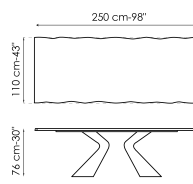

amplifying the artistic value. The top is made in various sizes and is offered in fixed and extendable versions. In the latter version, the two independent side extensions enable the surface length to easily be increased, maintaining excellent stability and solidity without renouncing a clean-cut and sought-after aesthetic.

# Data sheet

Width: 200cm  
Depth: 100cm  
Height: 75cm

Width: 220cm  
Depth: 100cm  
Height: 75cm

Width: 250cm  
Depth: 100cm  
Height: 75cm

Width: 300cm  
Depth: 100-108cm  
Height: 75cm

Width: 300cm  
Depth: 120cm  
Height: 75cm

Width: 200cm  
Depth: 100cm  
Height: 76cm

Width: 220cm  
Depth: 100cm  
Height: 76cm

Width: 250cm  
Depth: 110cm  
Height: 76cm

Width: 300cm  
Depth: 120cm  
Height: 76cm

Width: 200cm  
Depth: 108cm  
Height: 75cm

Width: 250cm  
Depth: 112cm  
Height: 75cm

Width: 280cm  
Depth: 115cm  
Height: 75cm

Width: 300cm  
Depth: 120cm  
Height: 75cm

Width: 300cm  
Depth: 140cm  
Height: 75cm

Width: 200-300cm  
Depth: 100cm  
Height: 75,50cm