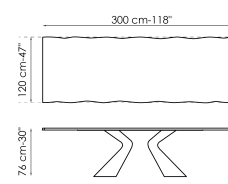

amplifying the artistic value. The top is made in various sizes and is offered in fixed and extendable versions. In the latter version, the two independent side extensions enable the surface length to easily be increased, maintaining excellent stability and solidity without renouncing a clean-cut and sought-after aesthetic.

# Data sheet

Width: 200cm  
Depth: 100cm  
Height: 75cm

Width: 220cm  
Depth: 100cm  
Height: 75cm

Width: 250cm  
Depth: 100cm  
Height: 75cm

Width: 300cm  
Depth: 100-108cm  
Height: 75cm

Width: 300cm  
Depth: 120cm  
Height: 75cm

Width: 200cm  
Depth: 100cm  
Height: 76cm

Width: 220cm  
Depth: 100cm  
Height: 76cm

Width: 250cm  
Depth: 110cm  
Height: 76cm

Width: 300cm  
Depth: 120cm  
Height: 76cm

Width: 200cm  
Depth: 108cm  
Height: 75cm

Width: 250cm  
Depth: 112cm  
Height: 75cm

Width: 280cm  
Depth: 115cm  
Height: 75cm

Width: 300cm  
Depth: 120cm  
Height: 75cm

Width: 300cm  
Depth: 140cm  
Height: 75cm

Width: 200-300cm  
Depth: 100cm  
Height: 75,50cm