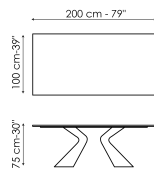

amplifying the artistic value. The top is made in various sizes and is offered in fixed and extendable versions. In the latter version, the two independent side extensions enable the surface length to easily be increased, maintaining excellent stability and solidity without renouncing a clean-cut and sought-after aesthetic.

# Data sheet

Width: 200cm  
Depth: 100cm  
Height: 75cm

Width: 220cm  
Depth: 100cm  
Height: 75cm

Width: 250cm  
Depth: 100cm  
Height: 75cm

Width: 300cm  
Depth: 100-108cm  
Height: 75cm

Width: 300cm  
Depth: 120cm  
Height: 75cm

Width: 200cm  
Depth: 100cm  
Height: 76cm

Width: 220cm  
Depth: 100cm  
Height: 76cm

Width: 250cm  
Depth: 110cm  
Height: 76cm

Width: 300cm  
Depth: 120cm  
Height: 76cm

Width: 200cm  
Depth: 108cm  
Height: 75cm

Width: 250cm  
Depth: 112cm  
Height: 75cm

Width: 280cm  
Depth: 115cm  
Height: 75cm

Width: 300cm  
Depth: 120cm  
Height: 75cm

Width: 300cm  
Depth: 140cm  
Height: 75cm

Width: 200-300cm  
Depth: 100cm  
Height: 75,50cm