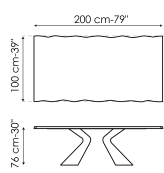

amplifying the artistic value. The top is made in various sizes and is offered in fixed and extendable versions. In the latter version, the two independent side extensions enable the surface length to easily be increased, maintaining excellent stability and solidity without renouncing a clean-cut and sought-after aesthetic.

# Data sheet

Width: 200cm  
Depth: 100cm  
Height: 75cm

Width: 220cm  
Depth: 100cm  
Height: 75cm

Width: 250cm  
Depth: 100cm  
Height: 75cm

Width: 300cm  
Depth: 100-108cm  
Height: 75cm

Width: 300cm  
Depth: 120cm  
Height: 75cm

Width: 200cm  
Depth: 100cm  
Height: 76cm

Width: 220cm  
Depth: 100cm  
Height: 76cm

Width: 250cm  
Depth: 110cm  
Height: 76cm

Width: 300cm  
Depth: 120cm  
Height: 76cm

Width: 200cm  
Depth: 108cm  
Height: 75cm

Width: 250cm  
Depth: 112cm  
Height: 75cm

Width: 280cm  
Depth: 115cm  
Height: 75cm

Width: 300cm  
Depth: 120cm  
Height: 75cm

Width: 300cm  
Depth: 140cm  
Height: 75cm

Width: 200-300cm  
Depth: 100cm  
Height: 75,50cm