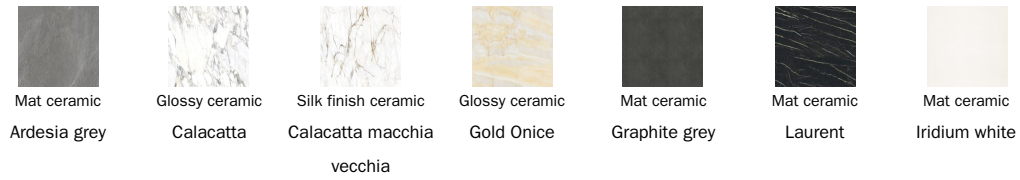

## Rectangular top

Wood

Ceramic

Opaque Glass

## Barrel-shaped top

Wood

Ceramic

Mat ceramic  
Ardesia grey

Glossy ceramic  
Calacatta

Silk finish ceramic  
Calacatta macchia  
vecchia

Glossy ceramic  
Gold Onice

Mat ceramic  
Laurent