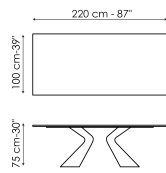

amplifying the artistic value. The top is made in various sizes and is offered in fixed and extendable versions. In the latter version, the two independent side extensions enable the surface length to easily be increased, maintaining excellent stability and solidity without renouncing a clean-cut and sought-after aesthetic.

# Data sheet

Width: 200cm  
Depth: 100cm  
Height: 75cm

Width: 220cm  
Depth: 100cm  
Height: 75cm

Width: 250cm  
Depth: 100cm  
Height: 75cm

Width: 300cm  
Depth: 100-108cm  
Height: 75cm

Width: 300cm  
Depth: 120cm  
Height: 75cm

Width: 200cm  
Depth: 100cm  
Height: 76cm

Width: 220cm  
Depth: 100cm  
Height: 76cm

Width: 250cm  
Depth: 110cm  
Height: 76cm

Width: 300cm  
Depth: 120cm  
Height: 76cm

Width: 200cm  
Depth: 108cm  
Height: 75cm

Width: 250cm  
Depth: 112cm  
Height: 75cm

Width: 280cm  
Depth: 115cm  
Height: 75cm

Width: 300cm  
Depth: 120cm  
Height: 75cm

Width: 300cm  
Depth: 140cm  
Height: 75cm

Width: 200-300cm  
Depth: 100cm  
Height: 75,50cm