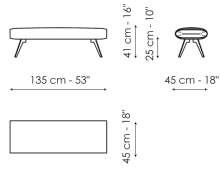

Data sheet

Width: 135cm

Depth: 45cm

Height: 41cm

Cover

Fabric

Fabric
9B02

Fabric
9B08