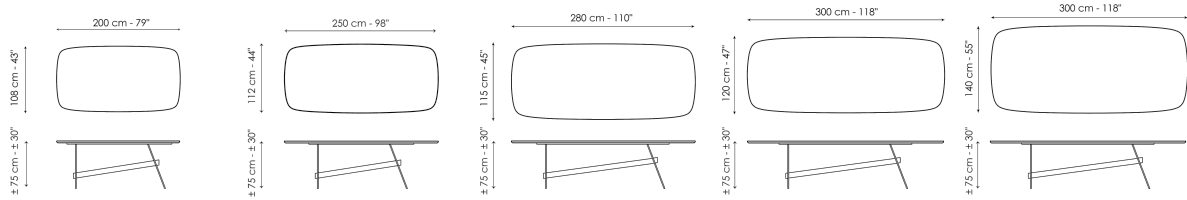

and one slanted, united by a transverse element that conveys a sensation of movement. The legs and central stem are made of metal, while the top with rounded corners is available in numerous finishes, from wood to ceramic, marble and crystal, creating combinations of materials that are always different and can respond to any furnishing and style requirement.

Data sheet

Width: 200cm

Depth: 108cm

Height: ± 75 cm

Width: 250cm

Depth: 112cm

Height: ± 75 cm

Width: 280cm

Depth: 115cm

Height: ± 75 cm

Width: 300cm

Depth: 120cm

Height: ± 75 cm

Width: 300cm

Depth: 140cm

Height: ± 75 cm