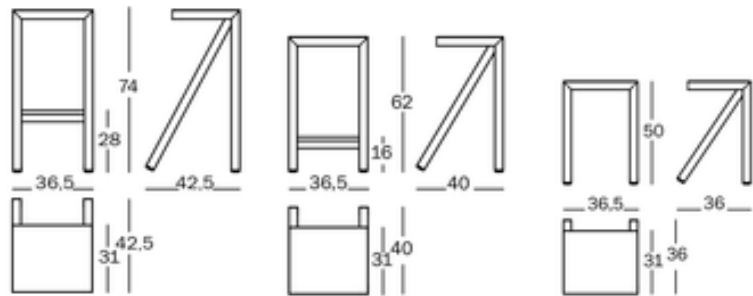

dimensions

colours

Blue 5267

Yellow 5268

Fluorescent Orange 5266

Grey 5119

Black Splattered White