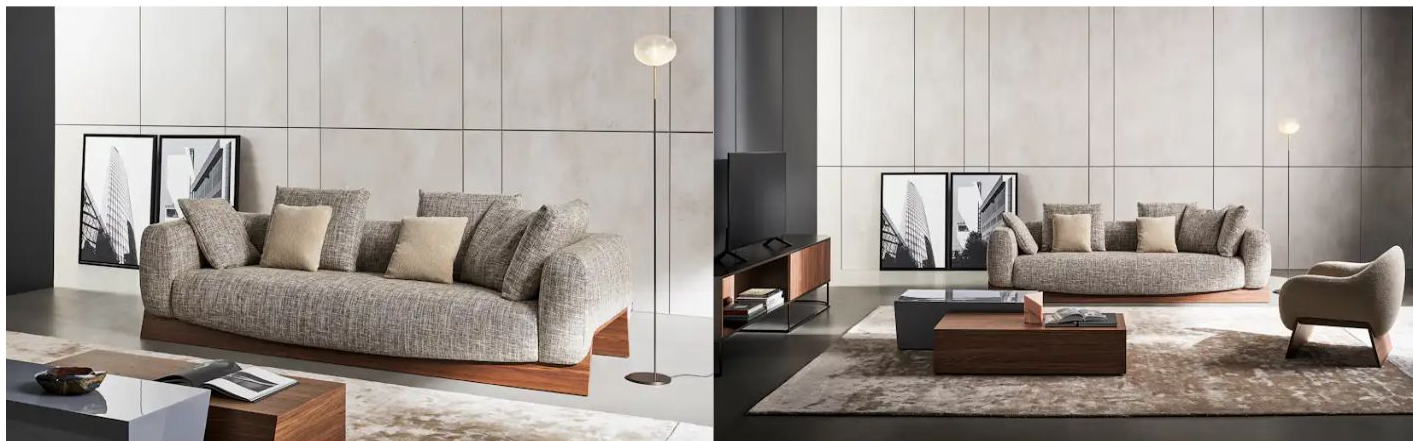

## Boolean

Designer: **Giuseppe Viganò**

Conceived by designer Giuseppe Viganò, the Boolean sofa challenges the traditional canons of contemporary design thanks to a harmonious fusion between an enveloping style and a linear silhouette that captures the attention. Boolean is much more than a simple furnishing accessory: it is a timeless oasis of style and comfort, capable of transforming a living space into an environment of pure relaxation. Its aesthetics stand out thanks to the essential nature of the shapes, expertly enhanced through games of intersections that give the soft and enveloping seating space a touch of

personality and innovation. But what makes the Boolean Sofa truly unique is the heart of its frame: a bridge base available in Canaletto walnut or carbon oak which crosses the upholstery longitudinally, modulating its volume to enhance its character and strong theatrical presence. This creation represents a synthesis of technical virtuosity that puts the emphasis on detail right from the design phase, all interpreted and executed with Bonaldo's hallmark craftsmanship.

## Sofa 240

Width: 240cm  
Depth: 100cm  
Height: 82cm