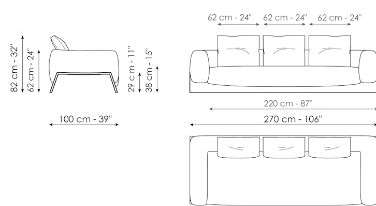

## Sofa 240

Width: 240cm  
Depth: 100cm  
Height: 82cm

## Sofa 270

Width: 270cm  
Depth: 100cm  
Height: 82cm

## End section sofa 245

Width: 245cm  
Depth: 100cm  
Height: 82cm

## Inclined penisola

Width: 170cm  
Depth: 170cm  
Height: 82cm