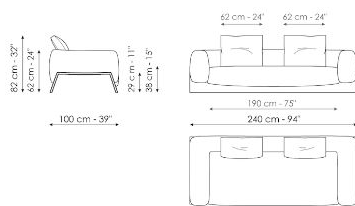

## Sofa 240

Width: 240cm  
Depth: 100cm  
Height: 82cm

## End section sofa 215

Width: 215cm  
Depth: 100cm  
Height: 82cm

## End section sofa 245

Width: 245cm  
Depth: 100cm  
Height: 82cm

## Inclined penisola

Width: 170cm  
Depth: 170cm  
Height: 82cm