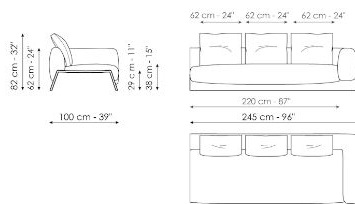

## Sofa 240

Width: 240cm  
Depth: 100cm  
Height: 82cm

## Sofa 270

Width: 270cm  
Depth: 100cm  
Height: 82cm

## End section sofa 215

Width: 215cm  
Depth: 100cm  
Height: 82cm

## Inclined penisola

Width: 170cm  
Depth: 170cm  
Height: 82cm