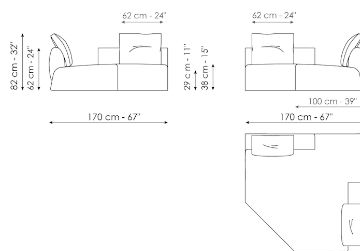

## Sofa 240

Width: 240cm  
Depth: 100cm  
Height: 82cm

## Sofa 270

Width: 270cm  
Depth: 100cm  
Height: 82cm

## End section sofa 215

Width: 215cm  
Depth: 100cm  
Height: 82cm

## Inclined penisola

Width: 170cm  
Depth: 170cm  
Height: 82cm