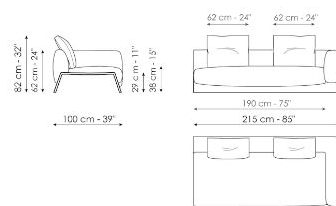

## Sofa 240

Width: 240cm  
Depth: 100cm  
Height: 82cm

## Sofa 270

Width: 270cm  
Depth: 100cm  
Height: 82cm

## End section sofa 245

Width: 245cm  
Depth: 100cm  
Height: 82cm

## Inclined penisola

Width: 170cm  
Depth: 170cm  
Height: 82cm