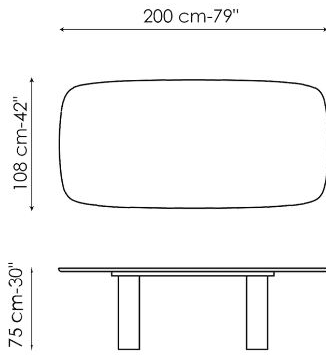

## Geometric Table

Designer: **Alain Gilles**

Summing up significant stylistic and material research, the Geometric Table is a transforming shape-shifting table that plays on perspective: with a hypnotic visual effect, it looks different depending on the point of view and results in a living area with a surprising personality. The concept is based on chameleon-like silhouettes, starting with the base: its four teardrop-shaped legs appear either thick or sharp and thin, playing together to offer a different perception of their visual weight as you walk around the table, with an impressive scenic yet slender and graceful presence, given by its

# Data sheet

Width: 200cm  
Depth: 108cm  
Height: ± 75cm

Width: 250cm  
Depth: 112cm  
Height: ± 75cm

Width: 280cm  
Depth: 115cm  
Height: ± 75cm

Width: 300cm  
Depth: 120cm  
Height: ± 75cm

Width: 300cm  
Depth: 140cm  
Height: ± 75cm

Width: 400cm  
Depth: 140cm  
Height: 75cm

Width: 120cm  
Depth: 120cm  
Height: ± 75cm

Width: 140cm  
Depth: 140cm  
Height: ± 75cm

Width: 160cm  
Depth: 160cm  
Height: ± 75cm

Width: 180cm  
Depth: 180cm  
Height:  $\pm 75\text{cm}$

## BARREL-SHAPED TOP - 400 CM