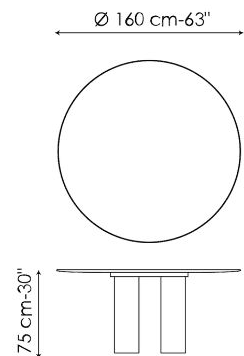

# Data sheet

Width: 200cm  
Depth: 108cm  
Height: ± 75cm

Width: 250cm  
Depth: 112cm  
Height: ± 75cm

Width: 280cm  
Depth: 115cm  
Height: ± 75cm

Width: 300cm  
Depth: 120cm  
Height: ± 75cm

Width: 300cm  
Depth: 140cm  
Height: ± 75cm

Width: 400cm  
Depth: 140cm  
Height: 75cm

Width: 120cm  
Depth: 120cm  
Height: ± 75cm

Width: 140cm  
Depth: 140cm  
Height: ± 75cm

Width: 160cm  
Depth: 160cm  
Height: ± 75cm

Width: 180cm  
Depth: 180cm  
Height:  $\pm 75\text{cm}$

## BARREL-SHAPED TOP - 400 CM