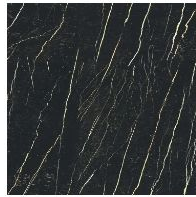

## BARREL-SHAPED TOP

### Wood

**Solid wood**  
Brushed coal oak

**Solid wood**  
American walnut

**Solid wood**  
Brushed natural oak

**Veneered wood**  
Walnut Canaletto

### Ceramic

**Glossy ceramic**  
Calacatta

**Mat ceramic**  
Ardesia grey

**Mat ceramic**  
Laurent

**Silk finish ceramic**  
Calacatta macchia  
vecchia

**Glossy ceramic**  
Imperial grey

**Glossy ceramic**  
Black Onyx

**Glossy ceramic**  
Mountain peak

**Glossy ceramic**  
Rosso imperiale