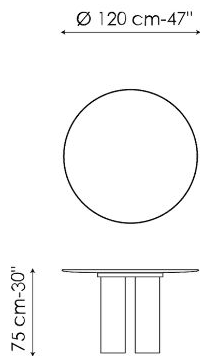

# Data sheet

Width: 200cm  
Depth: 108cm  
Height: ± 75cm

Width: 250cm  
Depth: 112cm  
Height: ± 75cm

Width: 280cm  
Depth: 115cm  
Height: ± 75cm

Width: 300cm  
Depth: 120cm  
Height: ± 75cm

Width: 300cm  
Depth: 140cm  
Height: ± 75cm

Width: 400cm  
Depth: 140cm  
Height: 75cm

Width: 120cm  
Depth: 120cm  
Height: ± 75cm

Width: 140cm  
Depth: 140cm  
Height: ± 75cm

Width: 160cm  
Depth: 160cm  
Height: ± 75cm

Width: 180cm  
Depth: 180cm  
Height:  $\pm 75\text{cm}$

## BARREL-SHAPED TOP - 400 CM