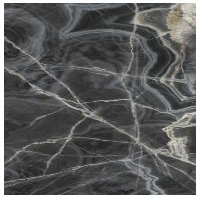

### Wood

**Veneered wood**  
Walnut Canaletto

**Veneered wood**  
Brushed coal oak

---

## ROUND TOP

Wood

**Solid wood**  
American walnut

**Solid wood**  
Brushed coal oak

**Solid wood**  
Brushed natural oak

Ceramic

**Mat ceramic**  
Ardesia grey

**Glossy ceramic**  
Calacatta

**Silk finish ceramic**  
Calacatta macchia  
vecchia

**Mat ceramic**  
Laurent

**Glossy ceramic**  
Imperial grey

**Glossy ceramic**  
Black Onyx

**Glossy ceramic**  
Mountain peak

**Glossy ceramic**  
Rosso imperiale