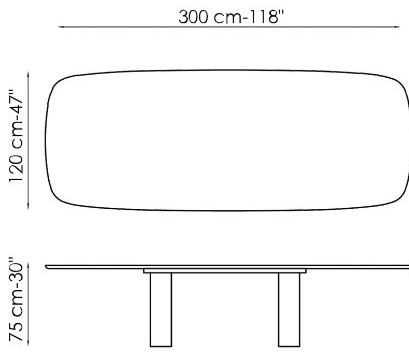

rounded shapes. The classic modern dining table is also available in three precious single material finishes: a special clay hand finished spatula effect which gives the entire frame a sculptural look; the Geometric Table Wood, where ebony is used to make both the top and the legs, as if the table were carved from a single block of wood; and last but not least the Geometric Table with full marble top and legs. The Geometric Table is also available in a four-meter long version, Geometric 400, a size designed specifically for offices and the hospitality sector.

# Data sheet

Width: 200cm  
Depth: 108cm  
Height: ± 75cm

Width: 250cm  
Depth: 112cm  
Height: ± 75cm

Width: 280cm  
Depth: 115cm  
Height: ± 75cm

Width: 300cm  
Depth: 120cm  
Height: ± 75cm

Width: 300cm  
Depth: 140cm  
Height: ± 75cm

Width: 400cm  
Depth: 140cm  
Height: 75cm

Width: 120cm  
Depth: 120cm  
Height: ± 75cm

Width: 140cm  
Depth: 140cm  
Height: ± 75cm

Width: 160cm  
Depth: 160cm  
Height: ± 75cm

Width: 180cm  
Depth: 180cm  
Height:  $\pm 75\text{cm}$

## BARREL-SHAPED TOP - 400 CM