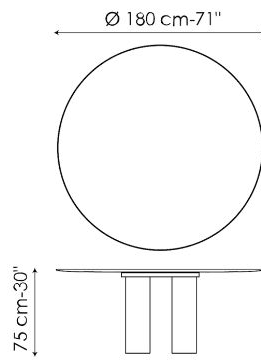

# Data sheet

Width: 200cm  
Depth: 108cm  
Height: ± 75cm

Width: 250cm  
Depth: 112cm  
Height: ± 75cm

Width: 280cm  
Depth: 115cm  
Height: ± 75cm

Width: 300cm  
Depth: 120cm  
Height: ± 75cm

Width: 300cm  
Depth: 140cm  
Height: ± 75cm

Width: 400cm  
Depth: 140cm  
Height: 75cm

Width: 120cm  
Depth: 120cm  
Height: ± 75cm

Width: 140cm  
Depth: 140cm  
Height: ± 75cm

Width: 160cm  
Depth: 160cm  
Height: ± 75cm

Width: 180cm  
Depth: 180cm  
Height:  $\pm 75\text{cm}$

## BARREL-SHAPED TOP - 400 CM