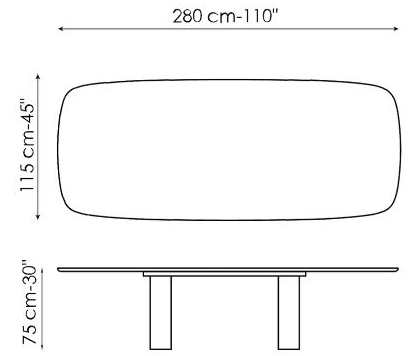

## Geometric Table

Designer: **Alain Gilles**

Summing up significant stylistic and material research, the Geometric Table is a transforming shape-shifting table that plays on perspective: with a hypnotic visual effect, it looks different depending on the point of view and results in a living area with a surprising personality. The concept is based on chameleon-like silhouettes, starting with the base: its four teardrop-shaped legs appear either thick or sharp and thin, playing together to offer a different perception of their visual weight as you walk around the table, with an impressive scenic yet slender and graceful presence, given by its

rounded shapes. The classic modern dining table is also available in three precious single material finishes: a special clay hand finished spatula effect which gives the entire frame a sculptural look; the Geometric Table Wood, where ebony is used to make both the top and the legs, as if the table were carved from a single block of wood; and last but not least the Geometric Table with full marble top and legs. The Geometric Table is also available in a four-meter long version, Geometric 400, a size designed specifically for offices and the hospitality sector.

# Data sheet

Width: 200cm  
Depth: 108cm  
Height: ± 75cm

Width: 250cm  
Depth: 112cm  
Height: ± 75cm

Width: 280cm  
Depth: 115cm  
Height: ± 75cm

Width: 300cm  
Depth: 120cm  
Height: ± 75cm

Width: 300cm  
Depth: 140cm  
Height: ± 75cm

Width: 400cm  
Depth: 140cm  
Height: 75cm

Width: 120cm  
Depth: 120cm  
Height: ± 75cm

Width: 140cm  
Depth: 140cm  
Height: ± 75cm

Width: 160cm  
Depth: 160cm  
Height: ± 75cm

Width: 180cm  
Depth: 180cm  
Height:  $\pm 75\text{cm}$