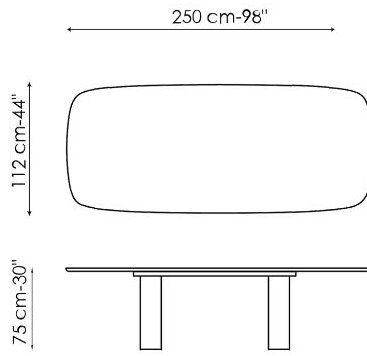

## Geometric Table

Designer: **Alain Gilles**

Summing up significant stylistic and material research, the Geometric Table is a transforming shape-shifting table that plays on perspective: with a hypnotic visual effect, it looks different depending on the point of view and results in a living area with a surprising personality. The concept is based on chameleon-like silhouettes, starting with the base: its four teardrop-shaped legs appear either thick or sharp and thin, playing together to offer a different perception of their visual weight as you walk around the table, with an impressive scenic yet slender and graceful presence, given by its

# Data sheet

Width: 200cm  
Depth: 108cm  
Height: ± 75cm

Width: 250cm  
Depth: 112cm  
Height: ± 75cm

Width: 280cm  
Depth: 115cm  
Height: ± 75cm

Width: 300cm  
Depth: 120cm  
Height: ± 75cm

Width: 300cm  
Depth: 140cm  
Height: ± 75cm

Width: 400cm  
Depth: 140cm  
Height: 75cm

Width: 120cm  
Depth: 120cm  
Height: ± 75cm

Width: 140cm  
Depth: 140cm  
Height: ± 75cm

Width: 160cm  
Depth: 160cm  
Height: ± 75cm

Width: 180cm  
Depth: 180cm  
Height:  $\pm 75\text{cm}$

## BARREL-SHAPED TOP - 400 CM