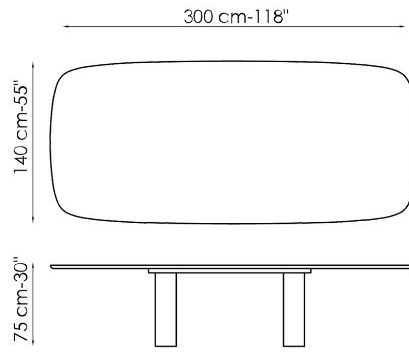

rounded shapes. The classic modern dining table is also available in three precious single material finishes: a special clay hand finished spatula effect which gives the entire frame a sculptural look; the Geometric Table Wood, where ebony is used to make both the top and the legs, as if the table were carved from a single block of wood; and last but not least the Geometric Table with full marble top and legs. The Geometric Table is also available in a four-meter long version, Geometric 400, a size designed specifically for offices and the hospitality sector.

# Data sheet

Width: 200cm  
Depth: 108cm  
Height: ± 75cm

Width: 250cm  
Depth: 112cm  
Height: ± 75cm

Width: 280cm  
Depth: 115cm  
Height: ± 75cm

Width: 300cm  
Depth: 120cm  
Height: ± 75cm

Width: 300cm  
Depth: 140cm  
Height: ± 75cm

Width: 400cm  
Depth: 140cm  
Height: 75cm

Width: 120cm  
Depth: 120cm  
Height: ± 75cm

Width: 140cm  
Depth: 140cm  
Height: ± 75cm

Width: 160cm  
Depth: 160cm  
Height: ± 75cm

Width: 180cm  
Depth: 180cm  
Height:  $\pm 75\text{cm}$

## BARREL-SHAPED TOP - 400 CM