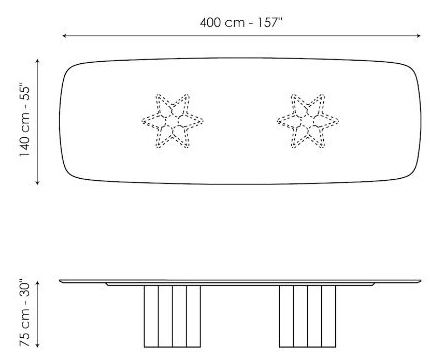

# Data sheet

Width: 200cm  
Depth: 108cm  
Height: ± 75cm

Width: 250cm  
Depth: 112cm  
Height: ± 75cm

Width: 280cm  
Depth: 115cm  
Height: ± 75cm

Width: 300cm  
Depth: 120cm  
Height: ± 75cm

Width: 300cm  
Depth: 140cm  
Height: ± 75cm

Width: 400cm  
Depth: 140cm  
Height: 75cm

Width: 120cm  
Depth: 120cm  
Height: ± 75cm

Width: 140cm  
Depth: 140cm  
Height: ± 75cm

Width: 160cm  
Depth: 160cm  
Height: ± 75cm

Width: 180cm  
Depth: 180cm  
Height:  $\pm 75\text{cm}$

## BARREL-SHAPED TOP - 400 CM