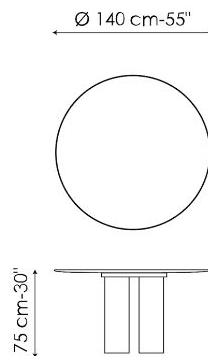

# Data sheet

Width: 200cm  
Depth: 108cm  
Height: ± 75cm

Width: 250cm  
Depth: 112cm  
Height: ± 75cm

Width: 280cm  
Depth: 115cm  
Height: ± 75cm

Width: 300cm  
Depth: 120cm  
Height: ± 75cm

Width: 300cm  
Depth: 140cm  
Height: ± 75cm

Width: 400cm  
Depth: 140cm  
Height: 75cm

Width: 120cm  
Depth: 120cm  
Height: ± 75cm

Width: 140cm  
Depth: 140cm  
Height: ± 75cm

Width: 160cm  
Depth: 160cm  
Height: ± 75cm

Width: 180cm  
Depth: 180cm  
Height:  $\pm 75\text{cm}$

## BARREL-SHAPED TOP - 400 CM